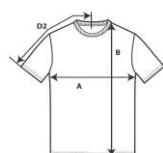

2000

Ultra Cotton Adult T-Shirt

DETAILS

Weight 203.0 G/SqM (White 193.0 G/SqM)
Content 100% Cotton
Features Classic fit
 Seamless twin needle 2.3 cms collar
 Taped neck and shoulders
 Tear away label
 Twin needle sleeve and bottom hems
 Quarter-turned to eliminate center crease
Sizes S-5XL
Case Packs S - 2XL 72 PIECES
 3XL 36 PIECES
 4XL - 5XL 12 PIECES
Colours 54
SKU's 297

SPECIFICATIONS

Centimeters	Tol-	Tol+	S	M	L	XL	2XL	3XL	4XL	5XL
Chest (A)	2.540	2.540	45.720	50.800	55.880	60.960	66.040	71.120	76.200	81.280
Length from HPS (B)	2.540	2.540	71.120	73.660	76.200	78.740	81.280	83.820	86.360	88.900
Sleeve length (Center back) (D2)	1.905	1.905	39.700	43.180	46.990	50.800	54.610	58.115	61.595	64.465
Inches	Tol-	Tol+	S	M	L	XL	2XL	3XL	4XL	5XL
Chest (A)	1.000	1.000	18.000	20.000	22.000	24.000	26.000	28.000	30.000	32.000
Length from HPS (B)	1.000	1.000	28.000	29.000	30.000	31.000	32.000	33.000	34.000	35.000
Sleeve length (Center back) (D2)	0.750	0.750	15.630	17.000	18.500	20.000	21.500	22.880	24.250	25.380